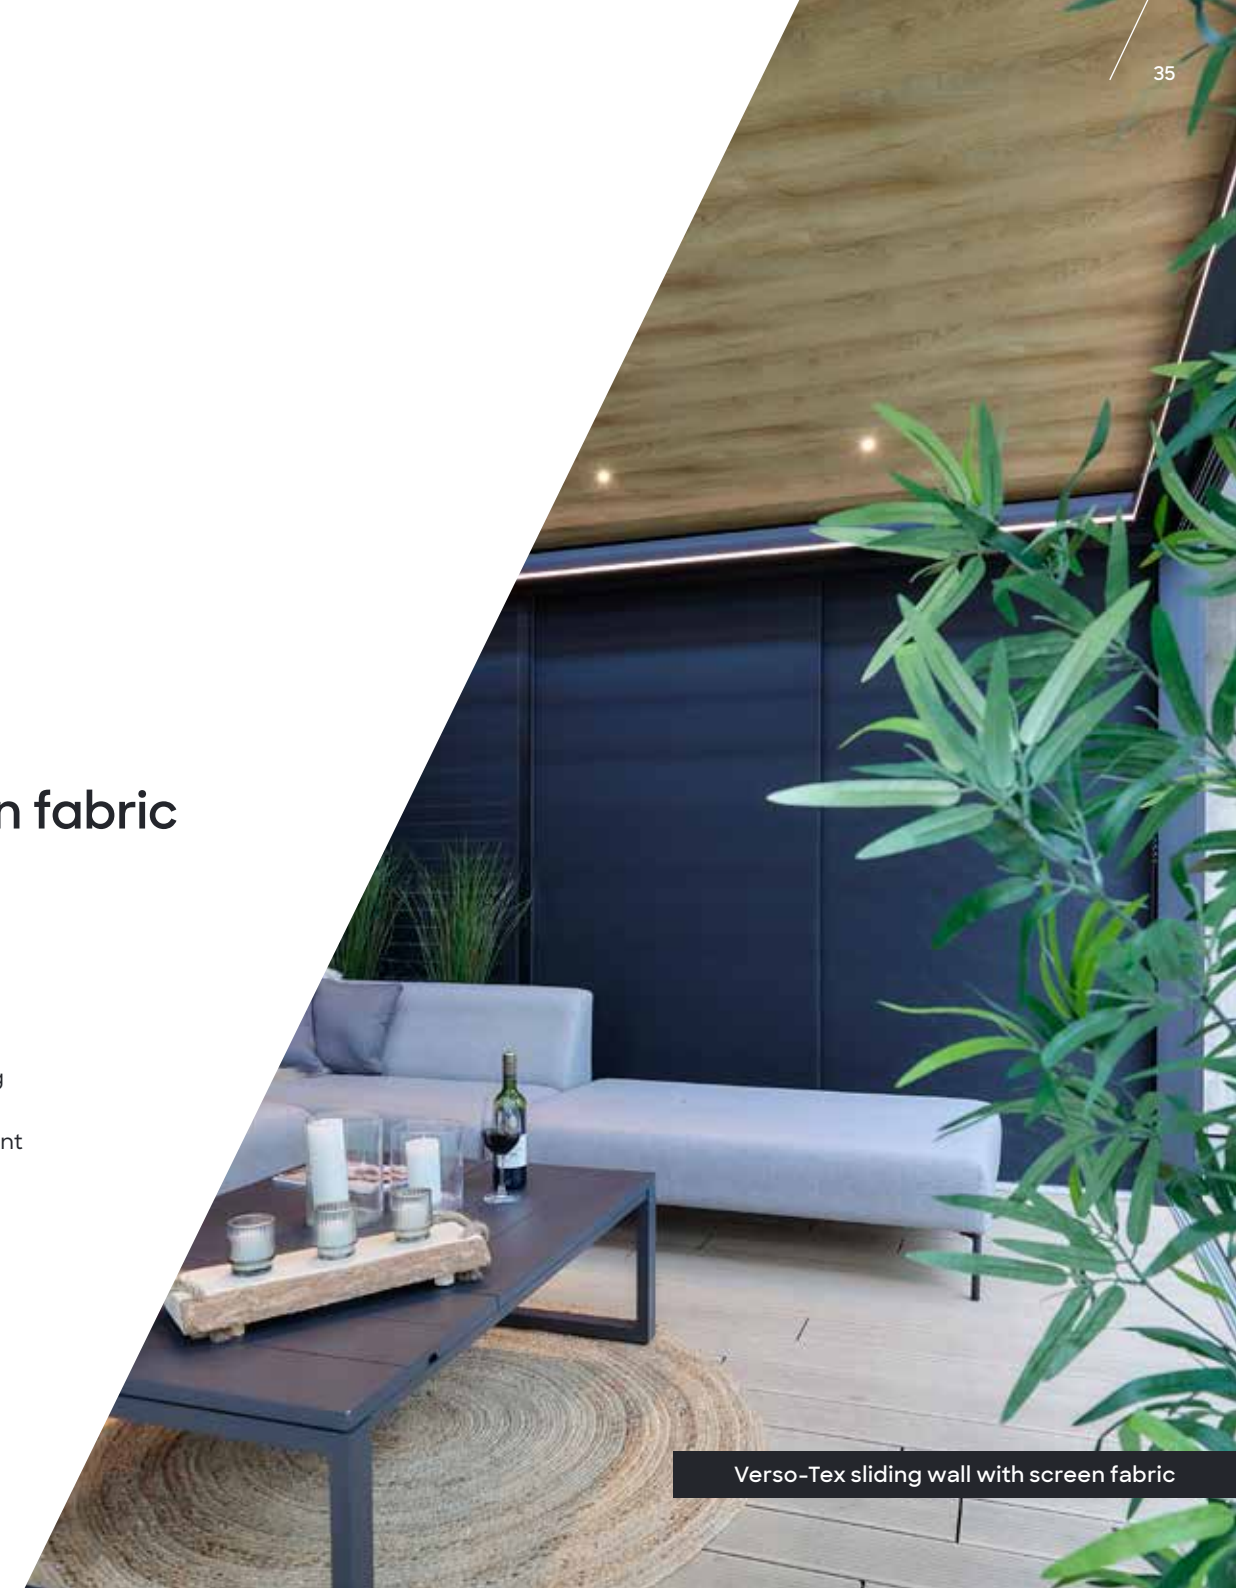

**Choose from  
42 more  
colours**

Built-in SolFix screen

Thermowood wooden sliding wall

Verso-Tex sliding wall with screen fabric