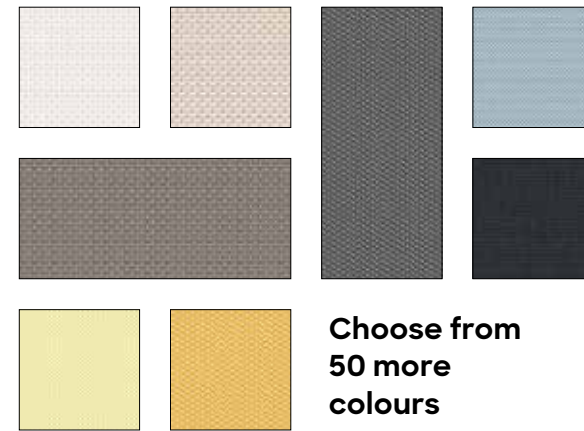

Oak nature

Oak light grey

Oak dark brown

Finish the louvres with a **wood look** for a cosy touch and adjust **the integrated white or RGB LED lighting** to create the perfect atmosphere. More inspiration on page 12.

All RAL colours also possible!

Louvred Ambiente wall

## Outdoor curtains

A romantic and homely touch for your pergola? Our outdoor curtains are not just designed to protect you from the sun, wind and rain but also to give you greater privacy. You can choose from a **variety of 58 colours** and designs, all with a 5-year warranty. This means that they can withstand the most extreme conditions. Incidentally, the colours stay incredibly vibrant year after year!