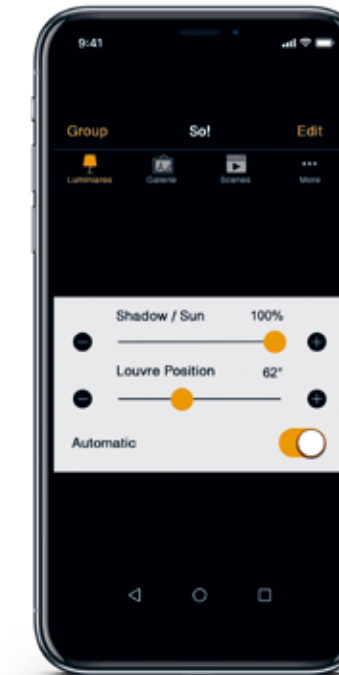

Sunny day with strong wind. Control the wind-resistant screens with the app to keep out the breeze.

Changeable day. Pergola closes when it rains. When the sun comes out again the louvres re-open.

Evening mode. Turn starry sky and LED lights on or off and select warm or cool lighting.

# SO! Smart

Connect your smartphone to your Pergola SO! using Bluetooth and easily adjust the position of the louvres or control the louvres on your SO! manually using the built-in buttons in the framework.

Each set of 4 metal design buttons (optional) is outlined with a circular ring of LED lighting.

SO! Cosy

Perfect for people who like to be in control: you can set the extent to which the louvres open yourself. Use a slider to determine the desired position (between 0° and 145°) by moving the louvre position from left to right. You can easily make adjustments to the angle of the louvres using the designer-controls in the support pole.

SO! Chic

We have the perfect solution for people who want to enjoy the outdoors to the full-est. Set the engine controls to automatic and choose the desired level of shadow/sun on your patio. The **solar tracker** and your geolocation operate in tandem, causing the louvres to move spontaneously and automatically adjust to the position of the sun. If you'd rather adjust the amount of sunlight or shadow manually, you can do so with the optional, integrated, designer control panel in the pergola.