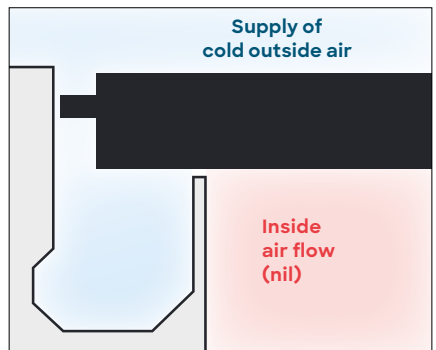

02. Climate louvres

The sound-insulating louvre that is not only water-resistant but also completely wind-resistant.