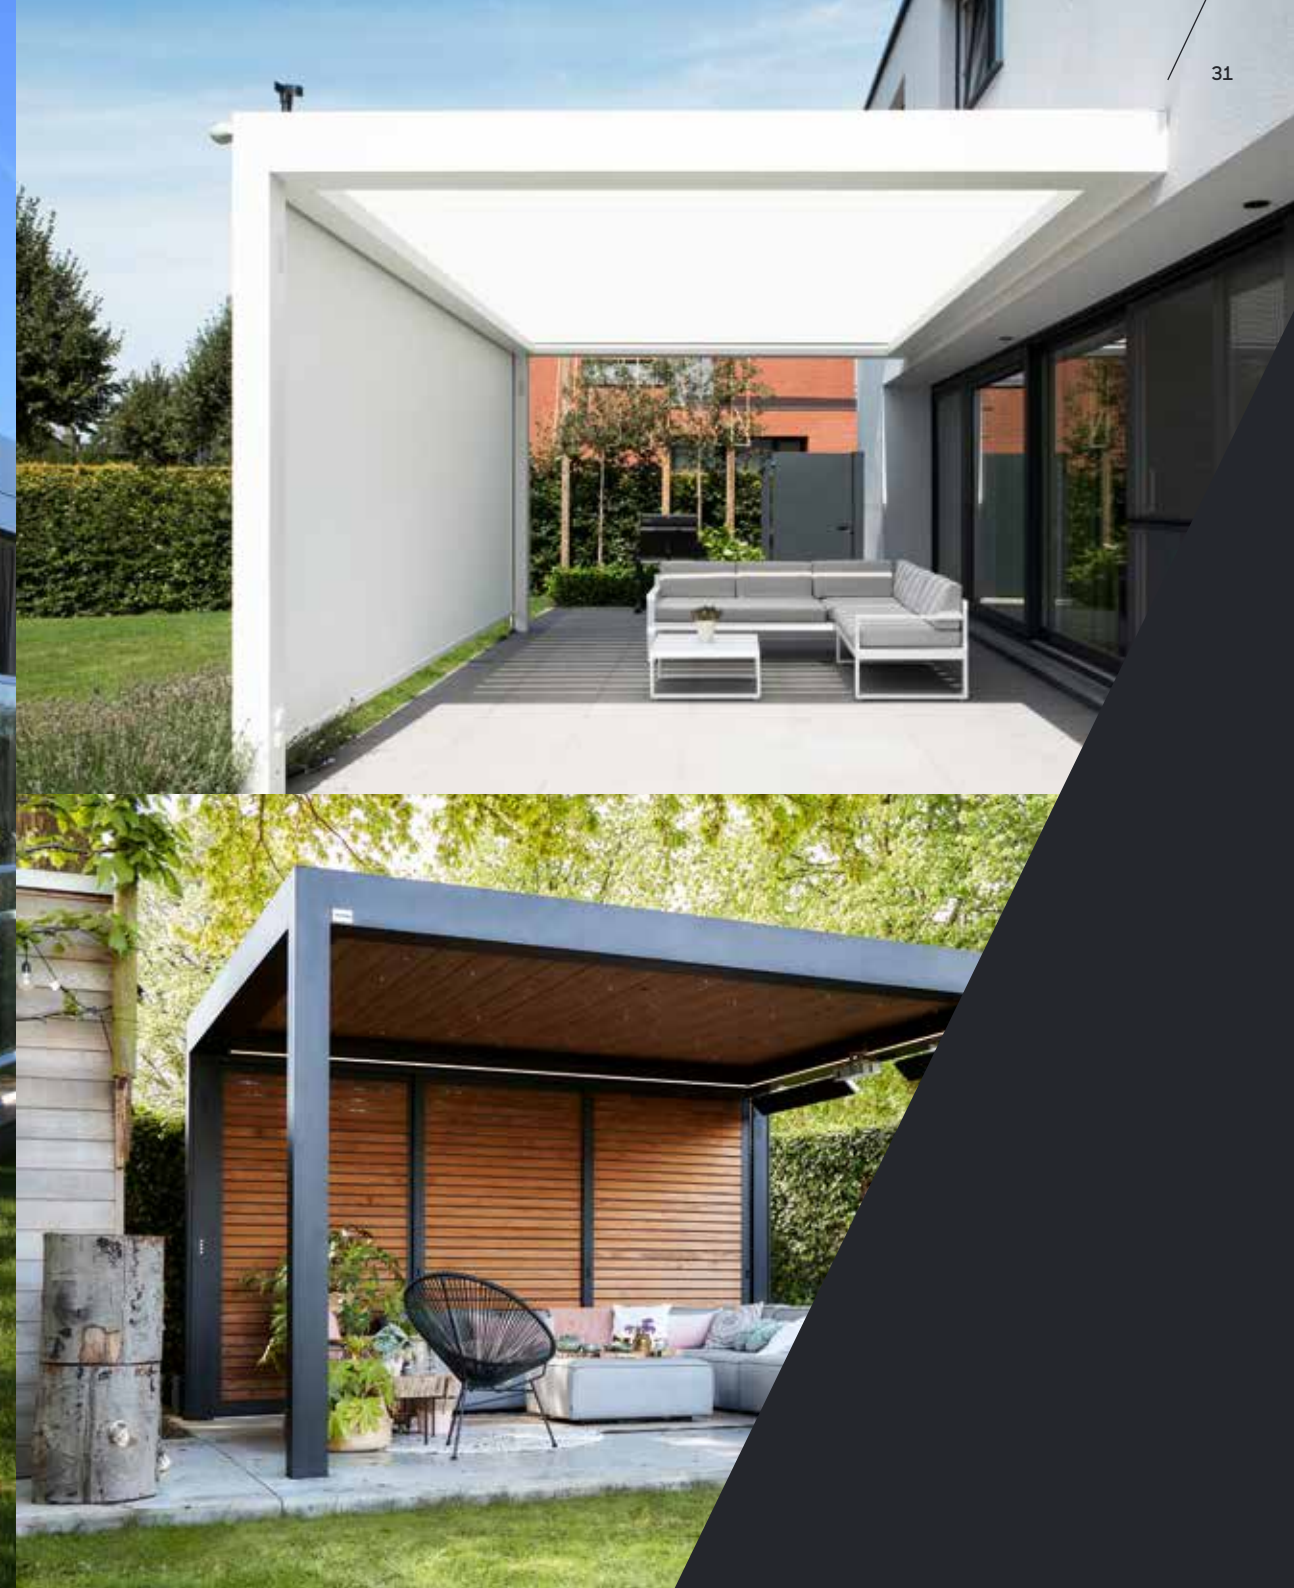

## New living space, between a pergola and a conservatory

Meet the “Peranda”, a hybrid concept that gives you all the advantages of a real conservatory without the overheating and the greenhouse effect. Tilt the louvres and the hot air makes way for a cooling breeze. This way, you can continue to enjoy your extension in the summer. Complete your Peranda with our insulating glass walls for extra heat and sound insulation. Discover them on page 44.

### 01. Classic louvres

The water-resistant louvre with solar shading.

### 02. Climate louvres

The sound-insulating louvre that is not only water-resistant but also completely wind-resistant.

## Decorative walls

Discover our wide range of side walls for your personal Winsol outdoor space. Sleek and modern, romantic, rural or even industrial... Decorative walls transform your pergola into every possible style so that it always matches your home. Sit outside for longer, away from the UV rays of the sun, rain, wind and cold.