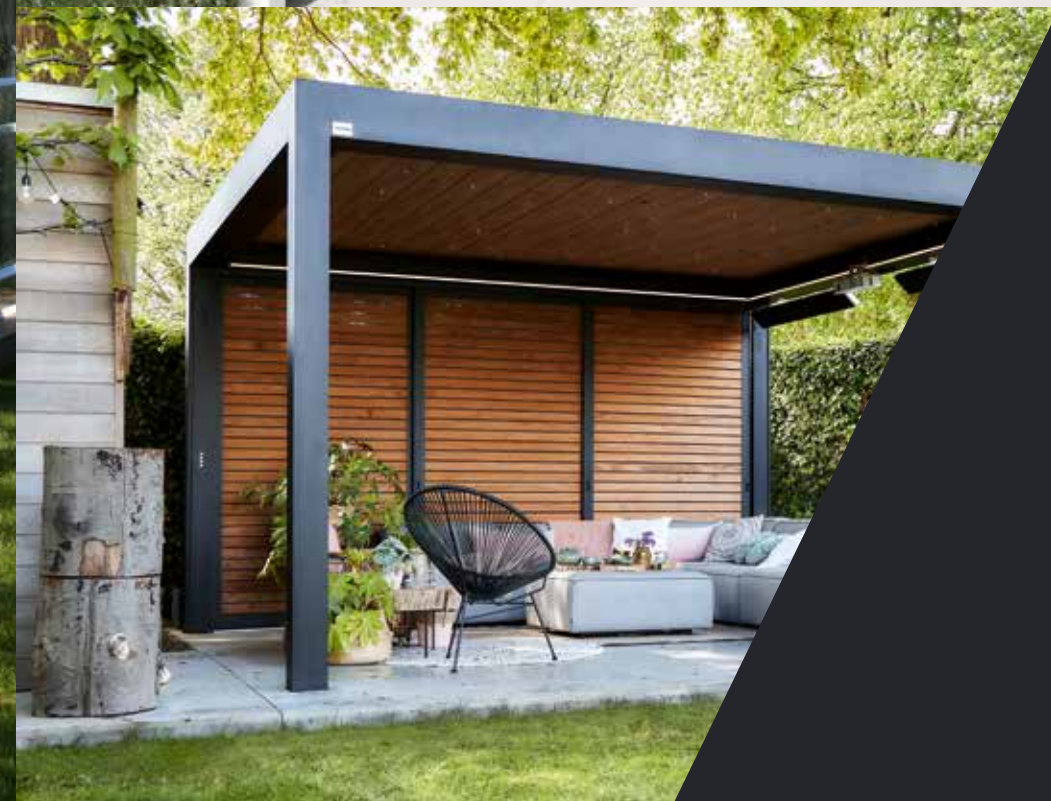

### 01. Classic louvres

The water-resistant louvre with solar shading.

### 02. Climate louvres

The sound-insulating louvre that is not only water-resistant but also completely wind-resistant.

## Decorative walls

Discover our wide range of side walls for your personal Winsol outdoor space. Sleek and modern, romantic, rural or even industrial... Decorative walls transform your pergola into every possible style so that it always matches your home. Sit outside for longer, away from the UV rays of the sun, rain, wind and cold.