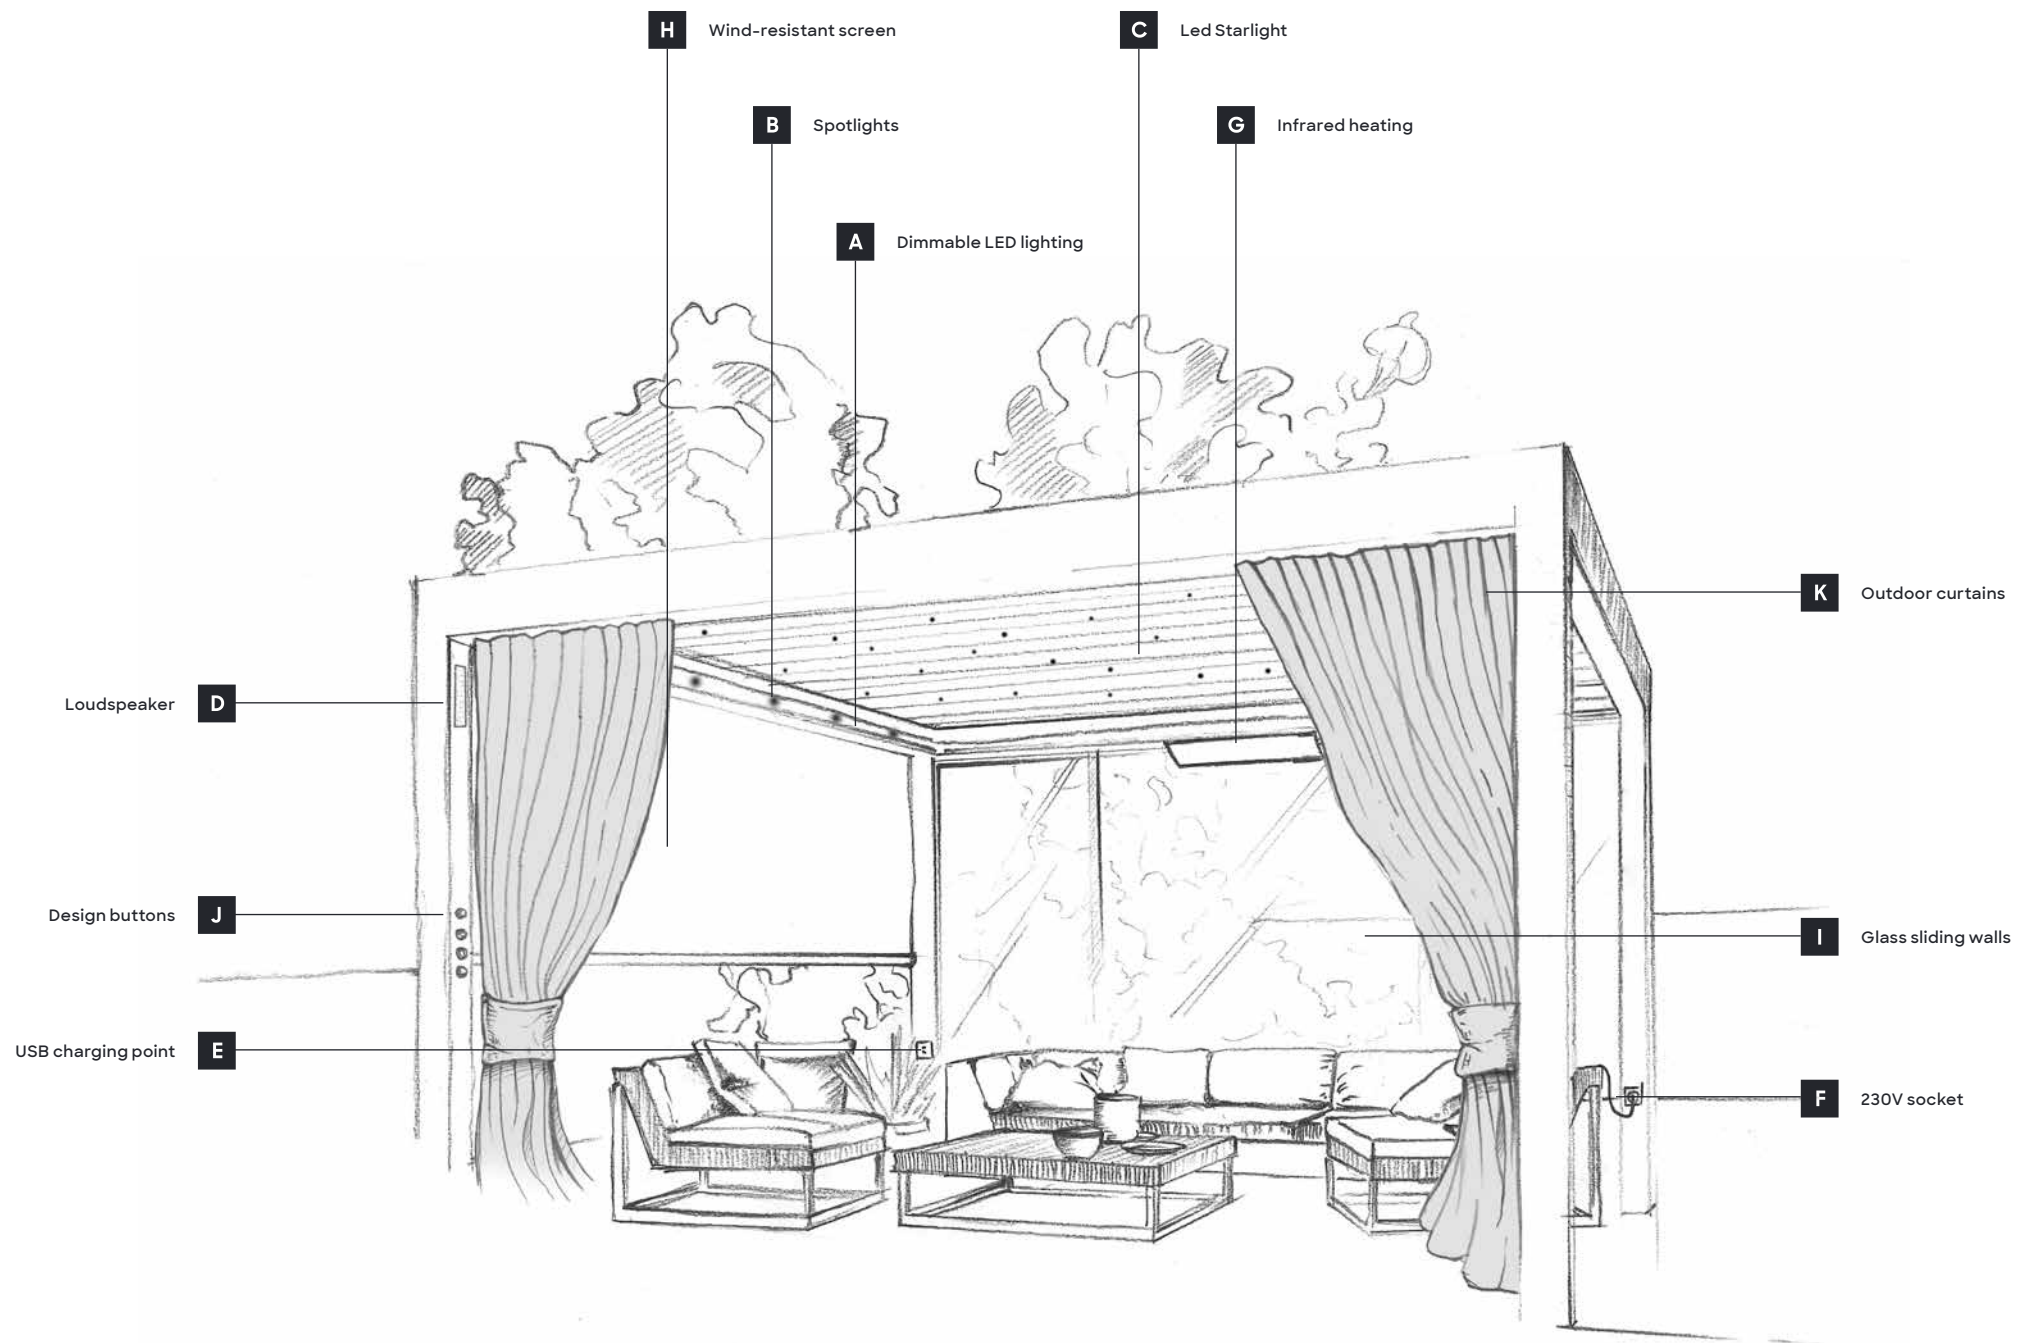

Application

	SO! Cosy	SO! Chic	SO! Star
SO! Refreshing			
Classic louvres	✓	✓	✓
Windproof Climate louvres	○	○	○
Windproof and sound-insulating Climate louvres	○	○	○
Louvres in wood finish	○	○	○
SO! Smart			
Standard motorisation Bluetooth	✓	✓	✓
Automatic motorisation (Solar Tracker)	○	✓	✓
Patented intelligent motorisation	○	○	✓
Wind sensor	○	○	✓
Rain sensor	○	✓	✓
SO! Connected			
Controlled by an application	✓	✓	✓
Design buttons J	○	○	✓
SO! Bright + SO! Heaven			
All-round dimmable LED strip with direct white light A	○	-	-
All-round dimmable LED strip with direct white light + adjustable cool-warm A	○	✓	✓
All-round dimmable LED strip with indirect RGB light	○	○	○
Dimmable spotlights in frame B	○	○	○
Dimmable LED Starlight C	○	○	✓
Dimmer spotlights in the louvres	○	○	○
SO! Music			
Bluetooth sound system with 2 built-in speakers D	○	✓	-
Bluetooth sound system with 4 built-in speakers D	○	○	✓
SO! Easy			
USB charging point E & 230V socket F	○	1 item	2 items
Infrared heating G	○	○	○
Projector holder and projection screen	○	○	○
SO! Sheltered (insulation decorative walls)			
Built-in SolFix screens H	○	○	○
Outdoor curtains K	○	○	○
Glass sliding walls with or without steel-look (10mm) I	○	○	○
Ambiente wall with or without a motor; with or without wood-look	○	○	○
Verso-Tex sliding walls with double screen fabric	○	○	○
Horizontal wooden sliding walls	○	○	○
Perspective glass wall	○	○	○
Maximum dimensions	L6000 x W4500 x H3000 or L6400 x W4000 x H3000	L6000 x W4500 x H3000 or L6400 x W4000 x H3000	L6000 x W4500 x H3000 or L6400 x W4000 x H3000

✓ included in the pack   ○ optional   - not available