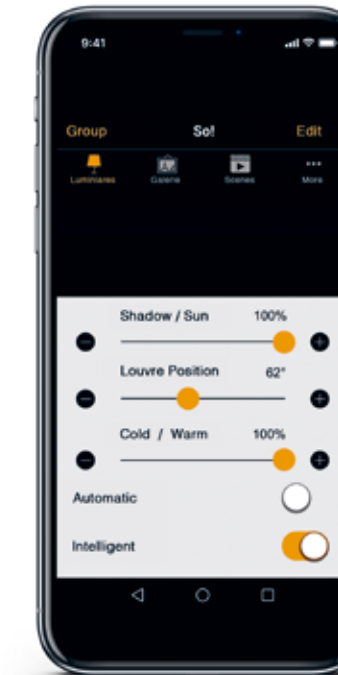

# SO! Smart

Connect your smartphone to your Pergola SO! using Bluetooth and easily adjust the position of the louvres or control the louvres on your SO! manually using the built-in buttons in the framework.

Each set of 4 metal design buttons (optional) is outlined with a circular ring of LED lighting.

SO! Cosy

Perfect for people who like to be in control: you can set the extent to which the louvres open yourself. Use a slider to determine the desired position (between 0° and 145°) by moving the louvre position from left to right. You can easily make adjustments to the angle of the louvres using the designer-controls in the support pole.

SO! Chic

We have the perfect solution for people who want to enjoy the outdoors to the full-est. Set the engine controls to automatic and choose the desired level of shadow/sun on your patio. The **solar tracker** and your geolocation operate in tandem, causing the louvres to move spontaneously and automatically adjust to the position of the sun. If you'd rather adjust the amount of sunlight or shadow manually, you can do so with the optional, integrated, designer control panel in the pergola.