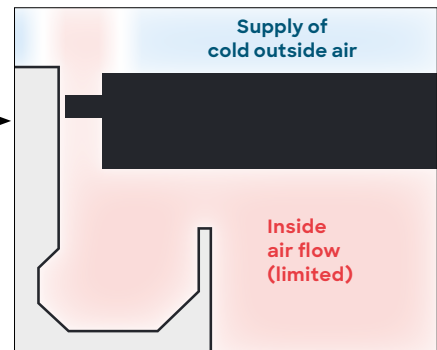

02. Climate louvres

The sound-insulating louvre that is not only water-resistant but also completely wind-resistant.