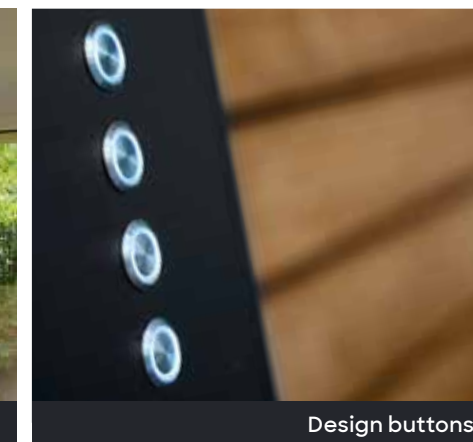

\*Projector not included

Wood-look louvers with integrated spotlights

Dimmable LED strips

USB sockets

Bluetooth sound system

Design buttons

## Lighting

-  Dimmable LED strip with direct (warm) white lighting
-  Dimmable LED strip with direct white lighting: adjustable cool - warm white
-  Indirect RGB lighting
-  Dimmable spotlights
-  Dimmable LED Starlight